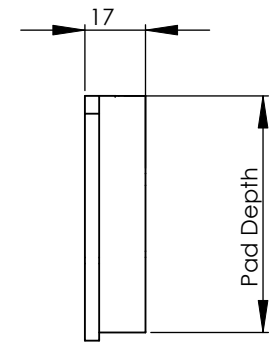

Pad Code: SP0239

TAR•OX

All the information reported herein is for convenience only.
All specifications including dimensions may change without notice.

TAR-OX BRAKE CALIPER

Model: B34GT-10